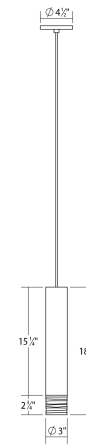

SONNEMAN
A WAY OF LIGHT

alc™ 3" Medium LED Pendant w/Etched Ribbon Glass Trim and 25° Narrow Flood Lens

3058.25-FK25

DIMENSIONS

Height	18"
Minimum Height	18.5"
Maximum Height	90.5"
Diameter	3"
Canopy/Backplate/Base	4.5"
Hanging Details	10' Adjustable Cord"

ELECTRICAL SPECS

Bulb Type	Integral LED
Bulb Quantity	1
Bulb Included?	Yes
Wattage	20
Initial Lumens	2110
Input Voltage	120VAC
CCT	3000K
CRI	90
Power Supply Type	Driver
Power Supply Quantity	1
Power Supply Location	Outlet Box
Dimming Type	TRIAC/ELV

SHIPPING

SHADE 1

Quantity	1
Color	Etched
Material	Etched Ribbon Glass
Height	2.75"

AVAILABLE FINISHES

Satin Black (.25)

GENERAL LISTINGS

cETL
cUL
Damp Location

PROJECT