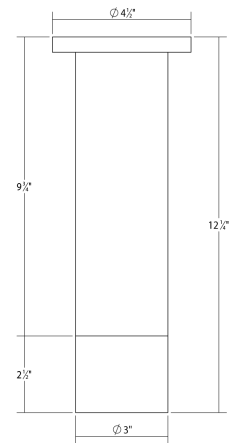

SONNEMAN
A WAY OF LIGHT

alc™ 3" Medium LED Surface Mount w/Snoot Trim and 25° Narrow Flood Lens

3063.01-SC25

DIMENSIONS

Height	11.75"
Diameter	3"
Canopy/Backplate/Base	4.5"

ELECTRICAL SPECS

Bulb Type	Integral LED
Bulb Quantity	1
Bulb Included?	Yes
Wattage	20
Initial Lumens	2110
Input Voltage	120VAC
CCT	3000K
CRI	90
Power Supply Type	Driver
Power Supply Quantity	1
Power Supply Location	Outlet Box
Dimming Type	TRIAC/ELV

SHIPPING

SHADE 1

Quantity	1
Color	Polished Chrome
Material	Aluminum
Height	2.5"

AVAILABLE FINISHES

Polished Chrome (.01)

GENERAL LISTINGS

cETL
cUL
Damp Location

PROJECT

QUANTITY

NOTES