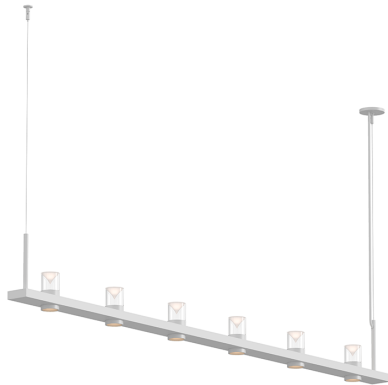

SONNEMAN
A WAY OF LIGHT

intervals™ 8' Linear LED Pendant with Clear w/Cone Uplight Trim

20QWL08B

DIMENSIONS

| | |
|-----------------------|-----------------------|
| Height | 11.5" |
| Minimum Height | 14.25" |
| Maximum Height | 86.25" |
| Width | 96.25" |
| Depth | 4" |
| Canopy/Backplate/Base | 4.5" |
| Hanging Details | 10' Adjustable Cable" |

ELECTRICAL SPECS

| | |
|-----------------------|-----------------|
| Bulb Type | Integral LED |
| Bulb Quantity | 6 |
| Bulb Included? | Yes |
| Wattage | 27 |
| Initial Lumens | 8670 |
| Input Voltage | 120-277VAC |
| CCT | 3000K |
| CRI | 90 |
| Power Supply Type | Driver |
| Power Supply Quantity | 2 |
| Power Supply Location | Fixture |
| Dimming Type | TRIAC/ELV/0-10V |

SHIPPING

SHADE 1

| | |
|----------|-----------------------------|
| Quantity | 6 |
| Color | Clear |
| Material | Glass w/Etched Acrylic Cone |
| Height | 4" |

SHADE 2

| | |
|----------|-------------|
| Quantity | 6 |
| Color | Satin White |
| Material | Aluminum |
| Height | 0.75" |