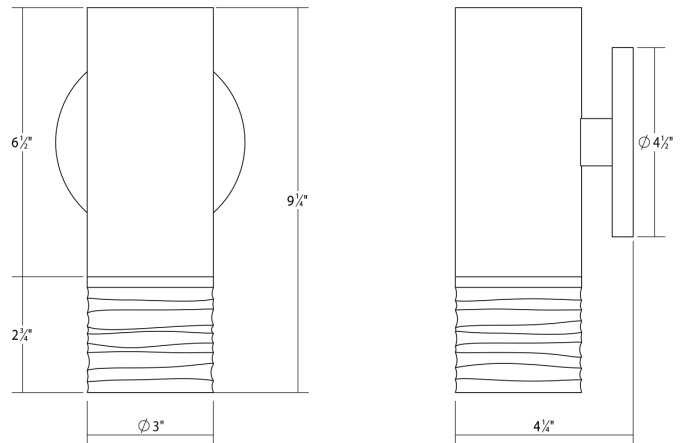

SONNEMAN
A WAY OF LIGHT

alc™ 3" One-Sided LED Sconce w/Etched Ribbon Glass Trim and 25° Narrow Flood Lens

3052.13-FN25

DIMENSIONS

Height	9.25"
Diameter	3"
Extension	4.25"
Minimum Extension	4.25"
Maximum Extension	4.25"
Canopy/Backplate/Base	4.5"

ELECTRICAL SPECS

Bulb Type	Integral LED
Bulb Quantity	1
Bulb Included?	Yes
Wattage	20
Initial Lumens	2110
Input Voltage	120VAC
CCT	3000K
CRI	90
Power Supply Type	Driver
Power Supply Quantity	1
Power Supply Location	Outlet Box
Dimming Type	TRIAC/ELV

SHIPPING

SHADE 1

Quantity	1
Color	Etched
Material	Etched Ribbon Glass
Height	2.75"

AVAILABLE FINISHES

Satin Nickel (.13)

GENERAL LISTINGS

cETL
cUL
Damp Location

PROJECT