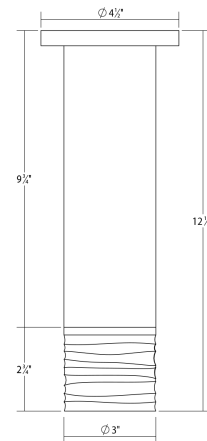

**SONNEMAN**  
A WAY OF LIGHT

alc™ 3" Small LED Surface Mount w/Clear Ribbon Glass Trim and 25° Narrow Flood Lens

**3062.01-CC25**

#### DIMENSIONS

Height	9.25"
Diameter	3"
Canopy/Backplate/Base	4.5"