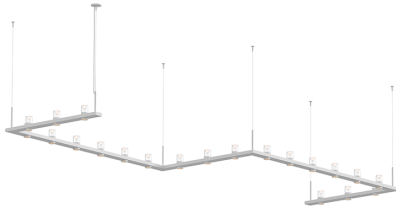

**SONNEMAN**  
A WAY OF LIGHT

intervals™ 4' x 16' Zig-Zag LED Pendant with Clear w/Cone Uplight Trim

**20QWZ46B**

#### DIMENSIONS

Height	11.5"
Minimum Height	14.25"
Maximum Height	86.25"
Width	204"
Depth	56"
Canopy/Backplate/Base	4.5"
Hanging Details	10' Adjustable Cable"