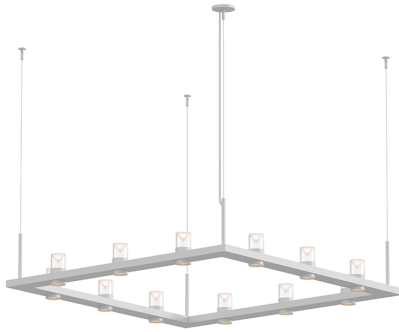

SONNEMAN
A WAY OF LIGHT

intervals™ 4' Square LED Pendant with Clear w/Cone Uplight Trim

20QWS04B

 20QWS04B

DIMENSIONS

Height	11.5"
Minimum Height	14.25"
Maximum Height	86.25"
Width	56"
Depth	56"
Canopy/Backplate/Base	4.5"
Hanging Details	10' Adjustable Cable"

ELECTRICAL SPECS

Bulb Type	Integral LED
Bulb Quantity	12
Bulb Included?	Yes
Wattage	56
Initial Lumens	17320
Input Voltage	120-277VAC
CCT	3000K
CRI	90
Power Supply Type	Driver
Power Supply Quantity	8
Power Supply Location	Fixture
Dimming Type	TRIAC/ELV/0-10V

SHIPPING

SHADE 1

Quantity	12
Color	Clear
Material	Glass w/Etched Acrylic Cone
Height	4"

SHADE 2

Quantity	12
Color	Satin White
Material	Aluminum
Height	0.75"

AVAILABLE FINISHES

Satin White (.03)
Satin Black (.25)