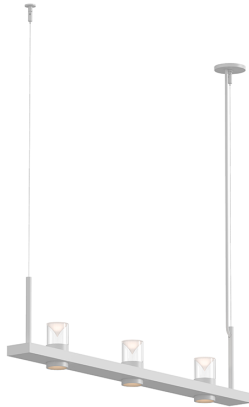

SONNEMAN
A WAY OF LIGHT

intervals™ 4' Linear LED Pendant with Clear w/Cone Uplight Trim

20QWL04B

DIMENSIONS

Height	11.5"
Minimum Height	14.25"
Maximum Height	86.25"
Width	48.25"
Depth	4"
Canopy/Backplate/Base	4.5"
Hanging Details	10' Adjustable Cable"

ELECTRICAL SPECS

Bulb Type	Integral LED
Bulb Quantity	3
Bulb Included?	Yes
Wattage	14
Initial Lumens	4330
Input Voltage	120-277VAC
CCT	3000K
CRI	90
Power Supply Type	Driver
Power Supply Quantity	2
Power Supply Location	Fixture
Dimming Type	TRIAC/ELV/0-10V

SHIPPING

SHADE 1

Quantity	3
Color	Clear
Material	Glass w/Etched Acrylic Cone
Height	4"

SHADE 2

Quantity	3
Color	Satin White
Material	Aluminum
Height	0.75"

AVAILABLE FINISHES

Satin White (.03)
Satin Black (.25)