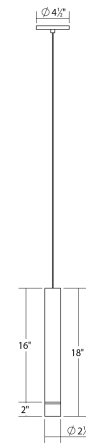

SONNEMAN
A WAY OF LIGHT

alc™ 2" Tall LED Pendant w/Etched Glass Trim and 25° Narrow Flood Lens

3056.25-GK25

DIMENSIONS

Height	18"
Minimum Height	18.5"
Maximum Height	90.5"
Diameter	2"
Canopy/Backplate/Base	4.5"
Hanging Details	10' Adjustable Cord"

ELECTRICAL SPECS

Bulb Type	Integral LED
Bulb Quantity	1
Bulb Included?	Yes
Wattage	10
Initial Lumens	1060
Input Voltage	120VAC
CCT	3000K
CRI	90
Power Supply Type	Driver
Power Supply Quantity	1
Power Supply Location	Outlet Box
Dimming Type	TRIAC/ELV

SHIPPING

SHADE 1

Quantity	1
Color	Etched
Material	Etched Glass
Height	2"

AVAILABLE FINISHES

Satin Black (.25)

GENERAL LISTINGS

cETL
cUL
Damp Location

PROJECT