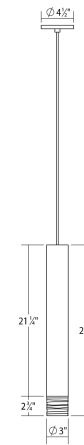

SONNEMAN
A WAY OF LIGHT

alc™ 3" Tall LED Pendant w/Clear Ribbon Glass Trim and 25° Narrow Flood Lens

3059.25-CK25

DIMENSIONS

Height	24"
Minimum Height	24.5"
Maximum Height	96.5"
Diameter	3"
Canopy/Backplate/Base	4.5"
Hanging Details	10' Adjustable Cord"

ELECTRICAL SPECS

Bulb Type	Integral LED
Bulb Quantity	1
Bulb Included?	Yes
Wattage	20
Initial Lumens	2110
Input Voltage	120VAC
CCT	3000K
CRI	90
Power Supply Type	Driver
Power Supply Quantity	1
Power Supply Location	Outlet Box
Dimming Type	TRIAC/ELV

SHIPPING

SHADE 1

Quantity	1
Color	Clear
Material	Clear Ribbon Glass
Height	2.75"

AVAILABLE FINISHES

Polished Chrome (.01)
Satin Black (.25)

GENERAL LISTINGS

cETL
cUL
Damp Location

PROJECT