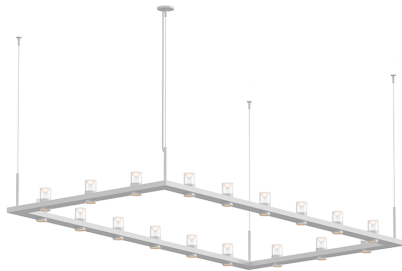

SONNEMAN
A WAY OF LIGHT

intervals™ 4' x 8' Rectangle LED Pendant with Clear w/Cone Uplight Trim

20QWR48B

DIMENSIONS

Height	11.5"
Minimum Height	14.25"
Maximum Height	86.25"
Width	104"
Depth	56"
Canopy/Backplate/Base	4.5"
Hanging Details	10' Adjustable Cable"

ELECTRICAL SPECS

Bulb Type	Integral LED
Bulb Quantity	18
Bulb Included?	Yes
Wattage	82
Initial Lumens	26000
Input Voltage	120-277VAC
CCT	3000K
CRI	90
Power Supply Type	Driver
Power Supply Quantity	8
Power Supply Location	Fixture
Dimming Type	TRIAC/ELV/0-10V

SHIPPING

SHADE 1

Quantity	18
Color	Clear
Material	Glass w/Etched Acrylic Cone
Height	4"

SHADE 2

Quantity	18
Color	Satin White
Material	Aluminum
Height	0.75"

AVAILABLE FINISHES

Satin White (.03)
Satin Black (.25)