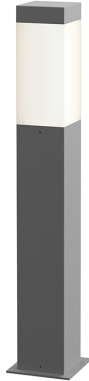

SONNEMAN
A WAY OF LIGHT

square column™ 22" LED Bollard

7382.74-WL

 7382.74-WL

DIMENSIONS

Height	22"
Width	3"
Depth	3"
Fixture Weight	4 lbs.

ELECTRICAL SPECS

Bulb Type	LED GU5.3 Base, MR16
Bulb Quantity	1
Bulb Included?	No
Wattage	8
Input Voltage	12VAC
CCT	3000K
CRI	90
Power Supply Type	Transformer
Power Supply Location	Remote
Dimming Type	Non-Dimmable

SHIPPING

SHADE 1

Quantity	1
Color	White
Material	UV-Stabilized WH Polycarbonate
Height	6"
Diameter	3

AVAILABLE FINISHES

Textured Bronze (.72)
Textured Gray (.74)

GENERAL LISTINGS

cETL
cUL
Wet Location

PROJECT