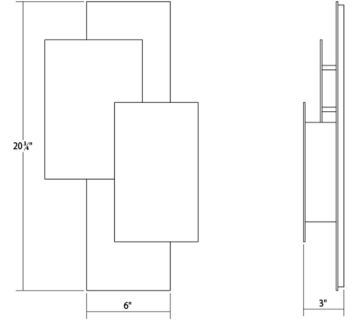

Project:

Offset Panels LED Sconce Spec Sheet

SKU: 7110.72-WL Learn more at:
<https://sonnemanlight.com/offset-panels-led-sconce>

Description: Shielded LED illumination reflects dramatically off the slightly hidden, offset surfaces of this layered panel composition, at home inside or out.

Type #:

Dimensions

Height:	20.75"
Width:	11"
Extends:	3"
Minimum Extension:	3"
Maximum Extension:	3"
Canopy/Backplate/Base Width:	5.5
Canopy/Backplate/Base Depth:	0.5
Canopy/Backplate/Base Height:	20.25

Installation

Installation:	Licensed electrician required
Installation Orientation:	Vertical

Shipping

Carton 1 L x W x H:	24" X 14" X 6"
Carton 1 Gross Weight:	9 LBS

Shade

Shade 1 Material:	Aluminum
Shade 2 Material:	Aluminum
Shade 3 Material:	Aluminum
Shade 3 Color:	Textured Bronze