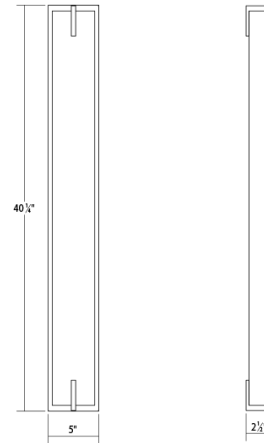

SONNEMAN
A WAY OF LIGHT

new edge™ 40" LED Bath Bar

3799.01

DIMENSIONS

Height	40"
Width	5"
Extension	2.75"
Minimum Extension	2.75"
Maximum Extension	2.75"

ELECTRICAL SPECS

Bulb Type	Integral LED
Bulb Quantity	1
Bulb Included?	Yes
Wattage	21
Initial Lumens	2120
Input Voltage	120VAC
CCT	3000K
CRI	90
Power Supply Type	Driver
Power Supply Quantity	1
Power Supply Location	Outlet Box
Dimming Type	TRIAC/ELV

SHIPPING

SHADE 1

Quantity	1
Color	White
Material	White Etched Glass
Height	39"
Diameter	4.25

AVAILABLE FINISHES

Polished Chrome (.01)
Satin Nickel (.13)
Satin Black (.25)

GENERAL LISTINGS

cETL
cUL
ADA
Damp Location