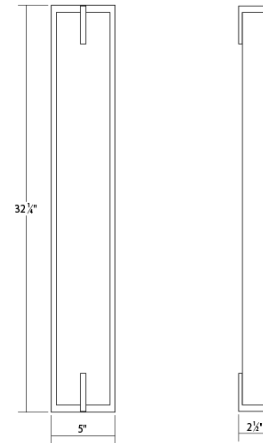

**SONNEMAN**  
A WAY OF LIGHT

new edge™ 32" LED Bath Bar

3798.01

#### DIMENSIONS

Height	32"
Width	5"
Extension	2.75"
Minimum Extension	2.75"
Maximum Extension	2.75"

#### SHADE 1

Quantity	1
Color	White
Material	White Etched Glass
Height	31"
Diameter	4.25