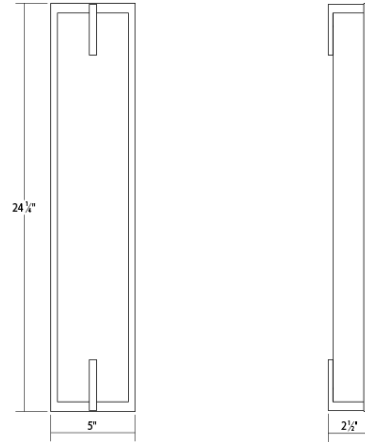

**new edge™** 24" LED Bath Bar

**3797.01**

**DIMENSIONS**

Height	24"
Width	5"
Extension	2.75"
Minimum Extension	2.75"
Maximum Extension	2.75"

**ELECTRICAL SPECS**

Bulb Type	Integral LED
Bulb Quantity	1
Bulb Included?	Yes
Wattage	12
Initial Lumens	1150
Input Voltage	120VAC
CCT	3000K
CRI	90
Power Supply Type	Driver
Power Supply Quantity	1
Power Supply Location	Outlet Box
Dimming Type	TRIAC/ELV

**SHIPPING**

**SHADE 1**

Quantity	1
Color	White
Material	White Etched Glass
Height	23"
Diameter	4.25

**AVAILABLE FINISHES**

- Polished Chrome (.01)
- Satin Nickel (.13)
- Satin Black (.25)

**GENERAL LISTINGS**