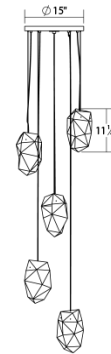

SONNEMAN
A WAY OF LIGHT

facets™ 5-Light Round Medium LED Pendant

3005.01-MED

DIMENSIONS

Height	11.25"
Diameter	17.5"
Canopy/Backplate/Base	15"
Hanging Details	10' Adjustable Cord/Cable"

ELECTRICAL SPECS

Bulb Type	Integral LED
Bulb Quantity	5
Bulb Included?	Yes
Wattage	50
Initial Lumens	5350
Input Voltage	120VAC
CCT	3000K
CRI	90
Power Supply Type	Driver
Power Supply Quantity	1
Power Supply Location	Canopy
Dimming Type	TRIAC/ELV

SHIPPING

SHADE 1

Quantity	5
Color	White
Material	White Etched Cased Glass
Height	8.75"

AVAILABLE FINISHES

Polished Chrome (.01)
Satin Nickel (.13)

GENERAL LISTINGS

cETL
cUL
Damp Location

PROJECT