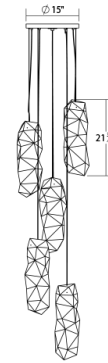

SONNEMAN
A WAY OF LIGHT

facets™ 5-Light Round Large LED Pendant

3005.01-LRG

DIMENSIONS

Height	21.75"
Diameter	17.5"
Canopy/Backplate/Base	15"
Hanging Details	10' Adjustable Cord/Cable"

ELECTRICAL SPECS

Bulb Type	Integral LED
Bulb Quantity	5
Bulb Included?	Yes
Wattage	50
Initial Lumens	5350
Input Voltage	120VAC
CCT	3000K
CRI	90
Power Supply Type	Driver
Power Supply Quantity	1
Power Supply Location	Canopy
Dimming Type	TRIAC/ELV

SHIPPING

SHADE 1

Quantity	5
Color	White
Material	White Etched Cased Glass
Height	19.25"

AVAILABLE FINISHES

Polished Chrome (.01)
Satin Nickel (.13)

GENERAL LISTINGS

cETL
cUL
Damp Location

PROJECT