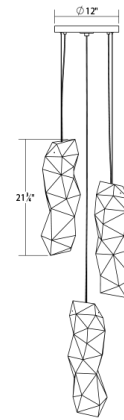

SONNEMAN
A WAY OF LIGHT

facets™ 3-Light Round Large LED Pendant

3003.01-LRG

DIMENSIONS

Height	21.75"
Diameter	14.5"
Canopy/Backplate/Base	12"
Hanging Details	10' Adjustable Cord/Cable"

ELECTRICAL SPECS

Bulb Type	Integral LED
Bulb Quantity	3
Bulb Included?	Yes
Wattage	30
Initial Lumens	3210
Input Voltage	120VAC
CCT	3000K
CRI	90
Power Supply Type	Driver
Power Supply Quantity	1
Power Supply Location	Canopy
Dimming Type	TRIAC/ELV

SHIPPING

SHADE 1

Quantity	3
Color	White
Material	White Etched Cased Glass
Height	19.25"

AVAILABLE FINISHES

Polished Chrome (.01)
Satin Nickel (.13)

GENERAL LISTINGS

cETL
cUL
Damp Location

PROJECT