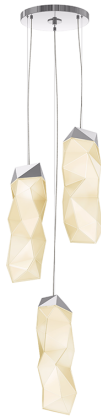

SONNEMAN
A WAY OF LIGHT

facets™ 3-Light Round Large LED Pendant

3003.01-LRG

DIMENSIONS

Height	21.75"
Diameter	14.5"
Canopy/Backplate/Base	12"
Hanging Details	10' Adjustable Cord/Cable"

ELECTRICAL SPECS

Bulb Type	Integral LED
Bulb Quantity	3
Bulb Included?	Yes
Wattage	30
Initial Lumens	3210
Input Voltage	120VAC
CCT	3000K
CRI	90
Power Supply Type	Driver
Power Supply Quantity	1
Power Supply Location	Canopy
Dimming Type	TRIAC/ELV

SHIPPING

SHADE 1

Quantity	3
Color	White
Material	White Etched Cased Glass
Height	19.25"

AVAILABLE FINISHES

Polished Chrome (.01)
Satin Nickel (.13)

GENERAL LISTINGS

cETL
cUL
Damp Location

PROJECT