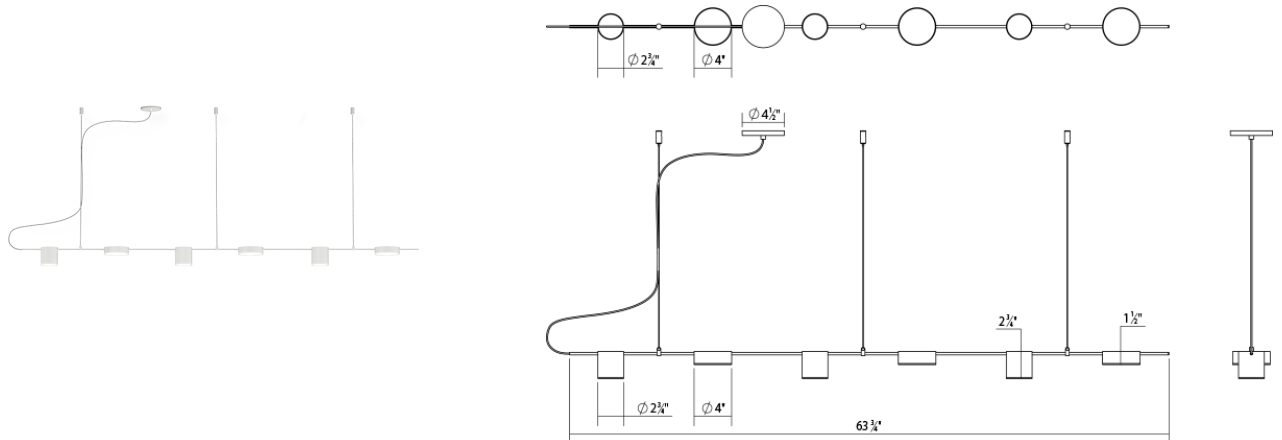

#### DIMENSIONS

Height	3"
Width	63.75"
Depth	4"
Canopy/Backplate/Base	4.5"
Hanging Details	6' Adjustable Cable"

#### SHADE 1

Quantity	3
Color	White
Material	Aluminum w/Optical Acrylic
Height	3"

#### SHADE 2

Quantity	3
Color	White
Material	Aluminum w/Optical Acrylic
Height	1.5"