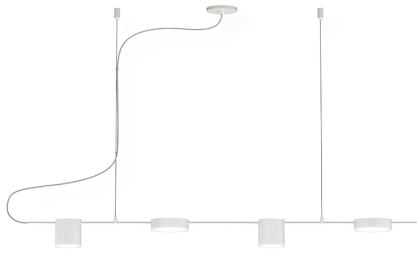

SONNEMAN
A WAY OF LIGHT

counterpoint™ 4-Light LED Linear Pendant

2884.03

DIMENSIONS

Height	3"
Width	42"
Depth	4"
Canopy/Backplate/Base	4.5"
Hanging Details	6' Adjustable Cable"

ELECTRICAL SPECS

Bulb Type	Integral LED
Bulb Quantity	4
Bulb Included?	Yes
Wattage	15
Initial Lumens	1540
Input Voltage	120VAC
CCT	3000K
CRI	90
Power Supply Type	Driver
Power Supply Quantity	1
Power Supply Location	Outlet Box
Dimming Type	TRIAC/ELV

SHIPPING

SHADE 1

Quantity	2
Color	White
Material	Aluminum w/Optical Acrylic
Height	3"

SHADE 2

Quantity	2
Color	White
Material	Aluminum w/Optical Acrylic
Height	1.5"

AVAILABLE FINISHES

Satin White (.03)
Bright Satin Aluminum (.16)
Satin Black (.25)