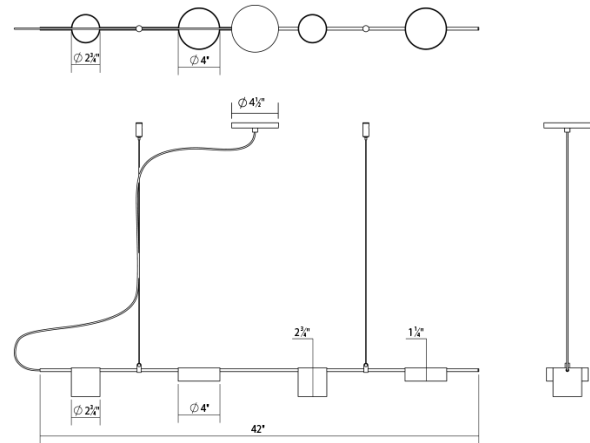

SONNEMAN
A WAY OF LIGHT

counterpoint™ 4-Light LED Linear Pendant

2884.03

DIMENSIONS

Height	3"
Width	42"
Depth	4"
Canopy/Backplate/Base	4.5"
Hanging Details	6' Adjustable Cable"

ELECTRICAL SPECS

Bulb Type	Integral LED
Bulb Quantity	4
Bulb Included?	Yes
Wattage	15
Initial Lumens	1540
Input Voltage	120VAC
CCT	3000K
CRI	90
Power Supply Type	Driver
Power Supply Quantity	1
Power Supply Location	Outlet Box
Dimming Type	TRIAC/ELV

SHIPPING

SHADE 1

Quantity	2
Color	White
Material	Aluminum w/Optical Acrylic
Height	3"

SHADE 2

Quantity	2
Color	White
Material	Aluminum w/Optical Acrylic
Height	1.5"

AVAILABLE FINISHES

Satin White (.03)
Bright Satin Aluminum (.16)
Satin Black (.25)

GENERAL LISTINGS

cETL
cUL
Damp Location

PROJECT

QUANTITY

NOTES