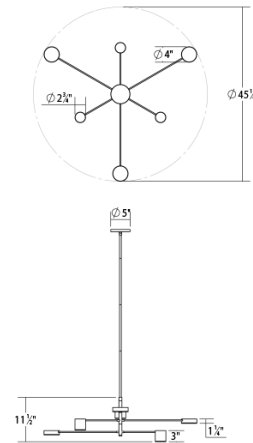

SONNEMAN
A WAY OF LIGHT

counterpoint™ 6-Light LED Pendant

2883.03

DIMENSIONS

Height	10"
Diameter	45"
Canopy/Backplate/Base	5"
Switch Type	4-Step Touch Dimmer"
Hanging Details	(3) 12" + (1) 6" Stem Kit"

ELECTRICAL SPECS

Bulb Type	Integral LED
Bulb Quantity	6
Bulb Included?	Yes
Wattage	16
Initial Lumens	1780
Input Voltage	120VAC
CCT	3000K
CRI	90
Power Supply Type	Driver
Power Supply Quantity	1
Power Supply Location	Outlet Box
Dimming Type	TRIAC/ELV

SHIPPING

SHADE 1

Quantity	3
Color	White
Material	Aluminum w/Optical Acrylic
Height	3"

SHADE 2

Quantity	3
Color	White
Material	Aluminum w/Optical Acrylic
Height	1.5"

AVAILABLE FINISHES

Satin White (.03)
Bright Satin Aluminum (.16)
Satin Black (.25)