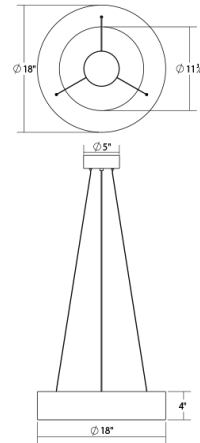

#### DIMENSIONS

Height	4"
Diameter	18"
Canopy/Backplate/Base	5"
Hanging Details	6' Adjustable Cable"

#### SHADE 1

Quantity	1
Color	Satin White
Material	Aluminum
Height	4"