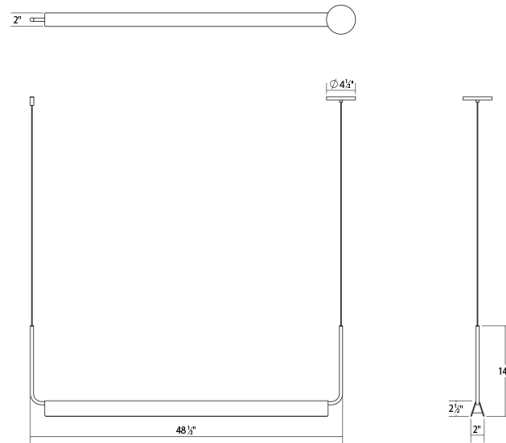

SONNEMAN
A WAY OF LIGHT

morii™ 48" LED Pendant

2839.03

DIMENSIONS

Height	14"
Width	48"
Depth	2"
Canopy/Backplate/Base	4.5"
Hanging Details	6' Adjustable Cord"

ELECTRICAL SPECS

Bulb Type	Integral LED
Bulb Quantity	1
Bulb Included?	Yes
Wattage	34
Initial Lumens	3150
Input Voltage	120-277VAC
CCT	3000K
CRI	90
Power Supply Type	Driver
Power Supply Quantity	1
Power Supply Location	Outlet Box
Dimming Type	TRIAC/ELV/0-10V*

SHIPPING

SHADE 1

Quantity	1
Color	Satin White
Material	Aluminum
Height	2.5"
Diameter	44

AVAILABLE FINISHES

Satin White (.03)
Bright Satin Aluminum (.16)
Satin Black (.25)

GENERAL LISTINGS

cETL
cUL
Damp Location