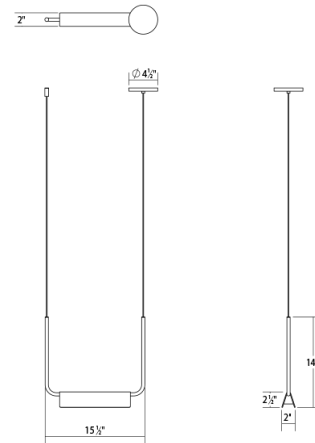

SONNEMAN
A WAY OF LIGHT

morii™ 15" LED Pendant

2837.03

DIMENSIONS

Height	14"
Width	15"
Depth	2"
Canopy/Backplate/Base	4.5"
Hanging Details	6' Adjustable Cord"

ELECTRICAL SPECS

Bulb Type	Integral LED
Bulb Quantity	1
Bulb Included?	Yes
Wattage	11
Initial Lumens	930
Input Voltage	120VAC
CCT	3000K
CRI	90
Power Supply Type	Driver
Power Supply Quantity	1
Power Supply Location	Outlet Box
Dimming Type	TRIAC/ELV

SHIPPING

SHADE 1

Quantity	1
Color	Satin White
Material	Aluminum
Height	2.5"
Diameter	11

AVAILABLE FINISHES

Satin White (.03)
Bright Satin Aluminum (.16)
Satin Black (.25)

GENERAL LISTINGS

cETL
cUL
Damp Location