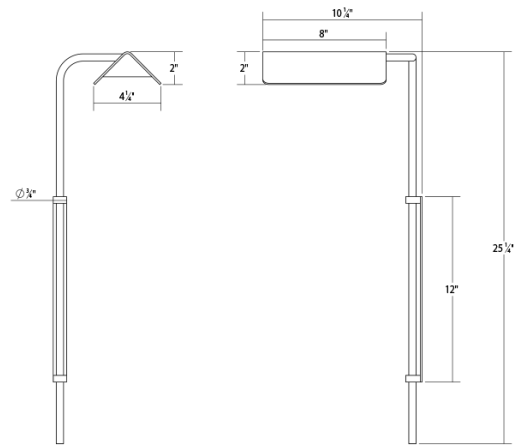

SONNEMAN
A WAY OF LIGHT

morii™ Right LED Wall Lamp

2833.03

DIMENSIONS

Height	25.25"
Width	9.75"
Switch Type	4-Step Touch Dimmer"

ELECTRICAL SPECS

Bulb Type	Integral LED
Bulb Quantity	1
Bulb Included?	Yes
Wattage	8
Initial Lumens	430
Input Voltage	120-240VAC
CCT	3000K
CRI	90
Power Supply Type	Driver
Power Supply Quantity	1
Power Supply Location	Plug
Dimming Type	Non-Dimmable

SHIPPING

SHADE 1

Quantity	1
Color	Satin White
Material	Aluminum
Height	2"
Diameter	8

AVAILABLE FINISHES

Satin White (.03)
Bright Satin Aluminum (.16)
Satin Black (.25)

GENERAL LISTINGS

cETL
cUL
Damp Location

PROJECT

QUANTITY

NOTES