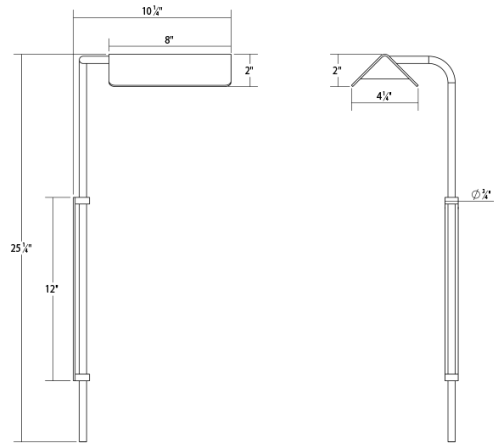

SONNEMAN
A WAY OF LIGHT

morii™ Left LED Wall Lamp

2832.03

DIMENSIONS

Height	25.25"
Width	9.75"
Switch Type	4-Step Touch Dimmer"

ELECTRICAL SPECS

Bulb Type	Integral LED
Bulb Quantity	1
Bulb Included?	Yes
Wattage	8
Initial Lumens	430
Input Voltage	120-240VAC
CCT	3000K
CRI	90
Power Supply Type	Driver
Power Supply Quantity	1
Power Supply Location	Plug
Dimming Type	Non-Dimmable

SHIPPING

SHADE 1

Quantity	1
Color	Satin White
Material	Aluminum
Height	2"
Diameter	8

AVAILABLE FINISHES

Satin White (.03)
Bright Satin Aluminum (.16)
Satin Black (.25)

GENERAL LISTINGS

cETL
cUL
Damp Location