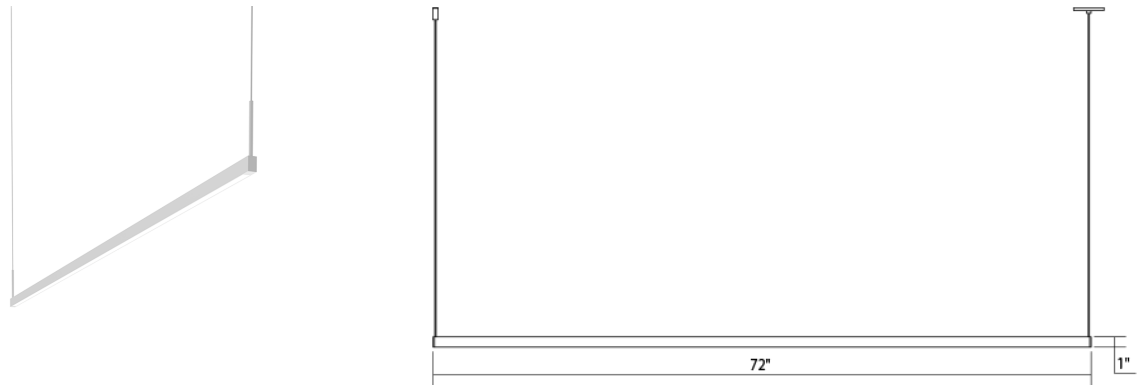

SONNEMAN
A WAY OF LIGHT

thin-line™ 6' Two-Sided LED Pendant

2818.03-6

DIMENSIONS

Height	5"
Minimum Height	5.75"
Maximum Height	73.75"
Width	72"
Depth	0.75"
Canopy/Backplate/Base	4.5"
Hanging Details	6' Adjustable Cord"

ELECTRICAL SPECS

Bulb Type	Integral LED
Bulb Quantity	2
Bulb Included?	Yes
Wattage	41
Initial Lumens	4440
Input Voltage	120VAC
CCT	3000K
CRI	90
Power Supply Type	Driver
Power Supply Quantity	2
Power Supply Location	Remote
Dimming Type	TRIAC/ELV

SHIPPING

SHADE 1

Quantity	2
Color	White
Material	Aluminum w/Optical Acrylic
Height	1"
Diameter	72

AVAILABLE FINISHES

Satin White (.03)
Bright Satin Aluminum (.16)
Satin Black (.25)

GENERAL LISTINGS

cETL
cUL
Damp Location