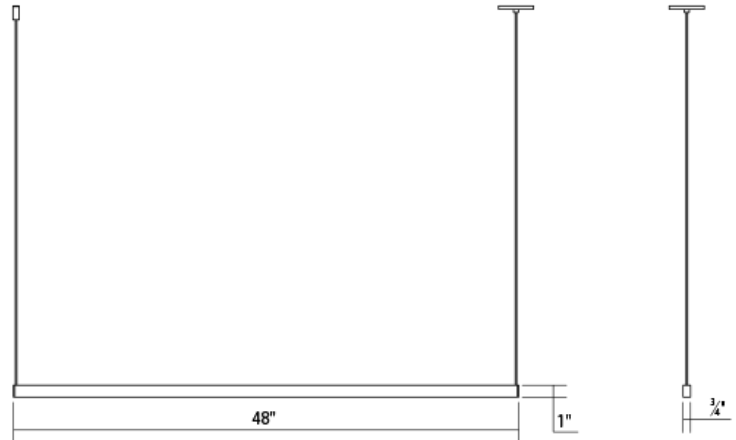

SONNEMAN
A WAY OF LIGHT

thin-line™ 4' Two-Sided LED Pendant

2818.03-4

DIMENSIONS

Height	5"
Minimum Height	5.75"
Maximum Height	73.75"
Width	48"
Depth	0.75"
Canopy/Backplate/Base	4.5"
Hanging Details	6' Adjustable Cord"

ELECTRICAL SPECS

Bulb Type	Integral LED
Bulb Quantity	2
Bulb Included?	Yes
Wattage	28
Initial Lumens	2910
Input Voltage	120VAC
CCT	3000K
CRI	90
Power Supply Type	Driver
Power Supply Quantity	2
Power Supply Location	Remote
Dimming Type	TRIAC/ELV

SHIPPING

SHADE 1

Quantity	2
Color	White
Material	Aluminum w/Optical Acrylic
Height	1"
Diameter	48

AVAILABLE FINISHES

Satin White (.03)
Bright Satin Aluminum (.16)
Satin Black (.25)

GENERAL LISTINGS

cETL
cUL
Damp Location