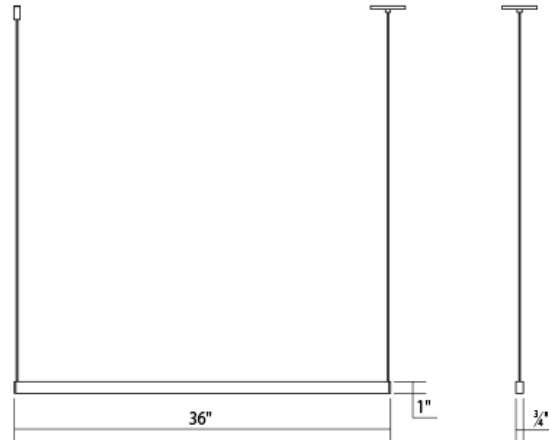

#### DIMENSIONS

Height	5"
Minimum Height	5.75"
Maximum Height	73.75"
Width	36"
Depth	0.75"
Canopy/Backplate/Base	4.5"
Hanging Details	6' Adjustable Cord"

#### SHADE 1

Quantity	2
Color	White
Material	Aluminum w/Optical Acrylic
Height	1"
Diameter	36