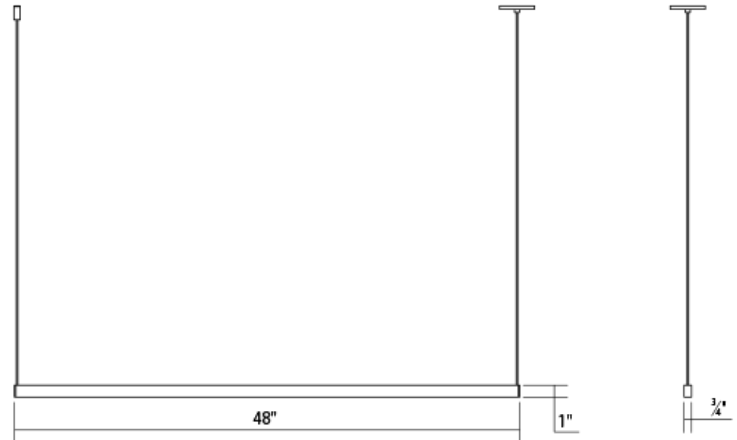

SONNEMAN
A WAY OF LIGHT

thin-line™ 4' One-Sided LED Pendant

2816.03-4

DIMENSIONS

Height	5"
Minimum Height	5.75"
Maximum Height	73.75"
Width	48"
Depth	0.75"
Canopy/Backplate/Base	4.5"
Hanging Details	6' Adjustable Cord"

ELECTRICAL SPECS

Bulb Type	Integral LED
Bulb Quantity	1
Bulb Included?	Yes
Wattage	14
Initial Lumens	1450
Input Voltage	120VAC
CCT	3000K
CRI	90
Power Supply Type	Driver
Power Supply Quantity	1
Power Supply Location	Remote
Dimming Type	TRIAC/ELV

SHIPPING

SHADE 1

Quantity	1
Color	White
Material	Aluminum w/Optical Acrylic
Height	1"
Diameter	48

AVAILABLE FINISHES

Satin White (.03)
Bright Satin Aluminum (.16)
Satin Black (.25)

GENERAL LISTINGS

cETL
cUL
Damp Location