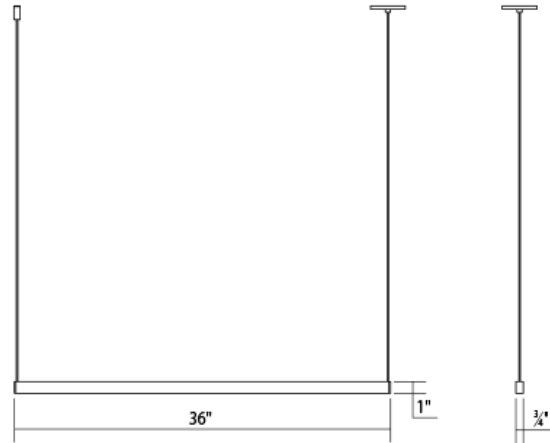

#### DIMENSIONS

Height	5"
Minimum Height	5.75"
Maximum Height	73.75"
Width	36"
Depth	0.75"
Canopy/Backplate/Base	4.5"
Hanging Details	6' Adjustable Cord"

#### SHADE 1

Quantity	1
Color	White
Material	Aluminum w/Optical Acrylic
Height	1"
Diameter	36