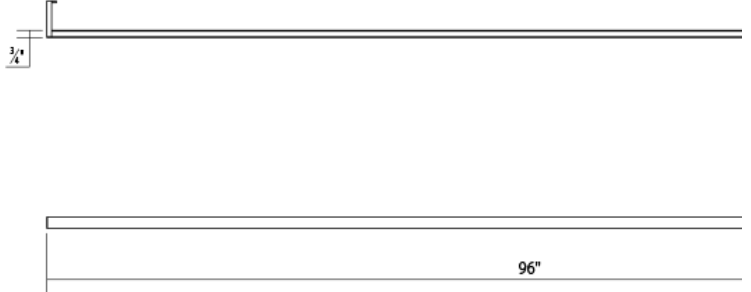

thin-line™ 8" Two-Sided LED Wall Bar

2812.03-8

DIMENSIONS

Height	1"
Width	96"
Extension	3.5"
Minimum Extension	3.5"
Maximum Extension	3.5"

ELECTRICAL SPECS

Bulb Type	Integral LED
Bulb Quantity	2
Bulb Included?	Yes
Wattage	55
Initial Lumens	6240
Input Voltage	120VAC
CCT	3000K
CRI	90
Power Supply Type	Driver
Power Supply Quantity	2
Power Supply Location	Remote
Dimming Type	TRIAC/ELV

SHIPPING

SHADE 1

Quantity	2
Color	White
Material	Aluminum w/Optical Acrylic
Height	1"
Diameter	96

AVAILABLE FINISHES

- Satin White (.03)
- Bright Satin Aluminum (.16)
- Satin Black (.25)

GENERAL LISTINGS

- cETL
- cUL
- ADA
- Damp Location