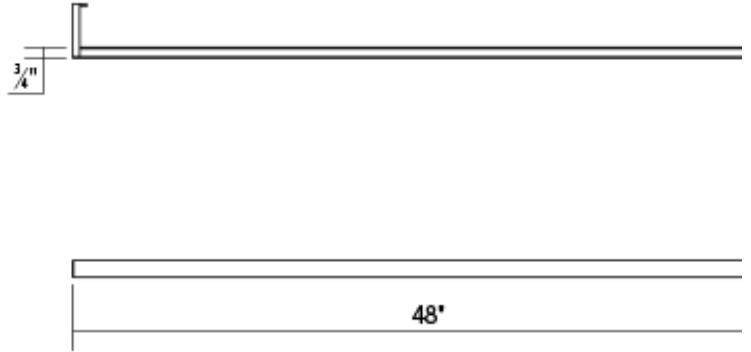

thin-line™ 4' Two-Sided LED Wall Bar

2812.03-4

DIMENSIONS

Height	1"
Width	48"
Extension	3.5"
Minimum Extension	3.5"
Maximum Extension	3.5"

ELECTRICAL SPECS

Bulb Type	Integral LED
Bulb Quantity	2
Bulb Included?	Yes
Wattage	28
Initial Lumens	2910
Input Voltage	120VAC
CCT	3000K
CRI	90
Power Supply Type	Driver
Power Supply Quantity	2
Power Supply Location	Remote
Dimming Type	TRIAC/ELV

SHIPPING

SHADE 1

Quantity	2
Color	White
Material	Aluminum w/Optical Acrylic
Height	1"
Diameter	48

AVAILABLE FINISHES

Satin White (.03)
Bright Satin Aluminum (.16)
Satin Black (.25)

GENERAL LISTINGS

cETL
cUL
ADA
Damp Location