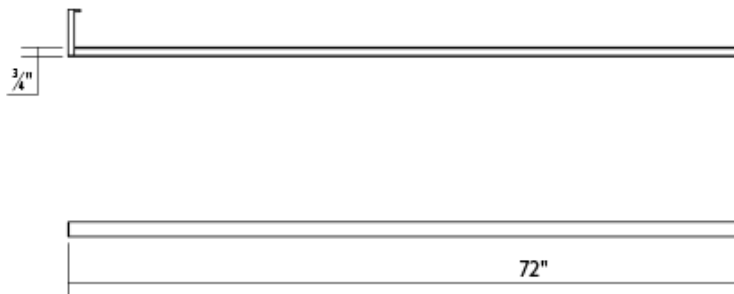

thin-line™ 6" One-Sided LED Wall Bar

2810.03-6

DIMENSIONS

Height	1"
Width	72"
Extension	3.5"
Minimum Extension	3.5"
Maximum Extension	3.5"

ELECTRICAL SPECS

Bulb Type	Integral LED
Bulb Quantity	1
Bulb Included?	Yes
Wattage	21
Initial Lumens	2220
Input Voltage	120VAC
CCT	3000K
CRI	90
Power Supply Type	Driver
Power Supply Quantity	1
Power Supply Location	Remote
Dimming Type	TRIAC/ELV

SHIPPING

SHADE 1

Quantity	1
Color	White
Material	Aluminum w/Optical Acrylic
Height	1"
Diameter	72

AVAILABLE FINISHES

- Satin White (.03)
- Bright Satin Aluminum (.16)
- Satin Black (.25)

GENERAL LISTINGS

- cETL
- cUL
- ADA
- Damp Location