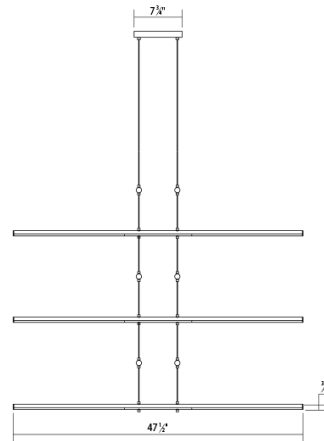

#### DIMENSIONS

Minimum Height	9.25"
Maximum Height	73.5"
Width	47.5"
Depth	47.5"
Hanging Details	10' Adjustable Cable"

#### SHADE 1

Quantity	12
Color	White
Material	Optical Acrylic
Height	0.25"
Diameter	18