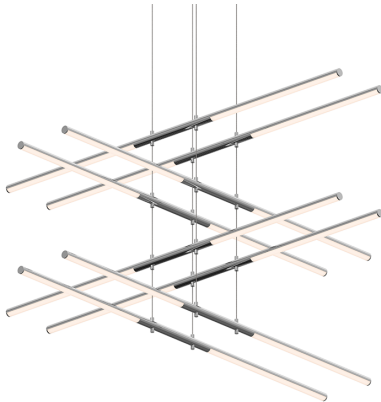

SONNEMAN
A WAY OF LIGHT

tik-tak™ Stack 4-Tier LED Pendant

2804.01

DIMENSIONS

Minimum Height	6.75"
Maximum Height	73.5"
Width	47.5"
Depth	47.5"
Hanging Details	10' Adjustable Cable"

ELECTRICAL SPECS

Bulb Type	Integral LED
Bulb Quantity	16
Bulb Included?	Yes
Wattage	82
Initial Lumens	9100
Input Voltage	100-277VAC
CCT	3000K
CRI	90
Power Supply Type	Driver
Power Supply Quantity	1
Power Supply Location	Remote
Dimming Type	0-10V

SHIPPING

SHADE 1

Quantity	8
Color	White
Material	Optical Acrylic
Height	0.25"
Diameter	18

AVAILABLE FINISHES

Polished Chrome (.01)
Satin White (.03)
Satin Nickel (.13)
Satin Black (.25)

GENERAL LISTINGS

cETL
cUL
Dry Location