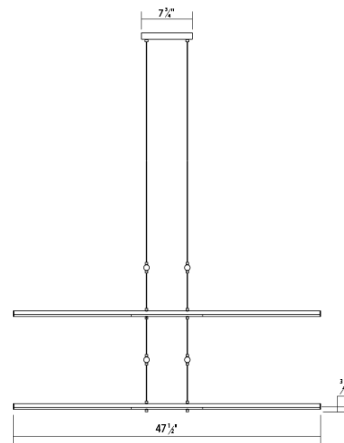

SONNEMAN
A WAY OF LIGHT

tik-tak™ Stack 4-Tier LED Pendant

2804.01

DIMENSIONS

Minimum Height	6.75"
Maximum Height	73.5"
Width	47.5"
Depth	47.5"
Hanging Details	10' Adjustable Cable"

ELECTRICAL SPECS

Bulb Type	Integral LED
Bulb Quantity	16
Bulb Included?	Yes
Wattage	82
Initial Lumens	9100
Input Voltage	100-277VAC
CCT	3000K
CRI	90
Power Supply Type	Driver
Power Supply Quantity	1
Power Supply Location	Remote
Dimming Type	0-10V

SHIPPING

SHADE 1

Quantity	8
Color	White
Material	Optical Acrylic
Height	0.25"
Diameter	18

AVAILABLE FINISHES

Polished Chrome (.01)
Satin White (.03)
Satin Nickel (.13)
Satin Black (.25)

GENERAL LISTINGS

cETL
cUL
Dry Location