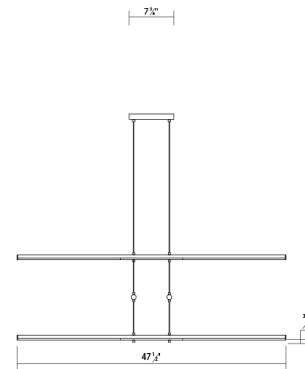

SONNEMAN
A WAY OF LIGHT

tik-tak™ Stack 3-Tier LED Pendant

2803.01

DIMENSIONS

Minimum Height	5.5"
Maximum Height	73.5"
Width	47.5"
Depth	47.5"
Hanging Details	10' Adjustable Cable"

ELECTRICAL SPECS

Bulb Type	Integral LED
Bulb Quantity	12
Bulb Included?	Yes
Wattage	61
Initial Lumens	6820
Input Voltage	100-277VAC
CCT	3000K
CRI	90
Power Supply Type	Driver
Power Supply Quantity	1
Power Supply Location	Remote
Dimming Type	TRIAC/ELV

SHIPPING

SHADE 1

Quantity	6
Color	White
Material	Optical Acrylic
Height	0.25"
Diameter	18

AVAILABLE FINISHES

Polished Chrome (.01)
Satin White (.03)
Satin Nickel (.13)
Satin Black (.25)

GENERAL LISTINGS

cETL
cUL
Dry Location