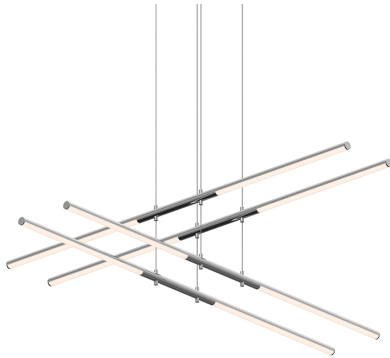

**SONNEMAN**  
A WAY OF LIGHT

**tik-tak™** Stack 2-Tier LED Pendant

**2802.01**

#### DIMENSIONS

Minimum Height	4.25"
Maximum Height	73.5"
Width	47.5"
Depth	47.5"
Hanging Details	10' Adjustable Cable"

#### SHADE 1

Quantity	4
Color	White
Material	Optical Acrylic
Height	0.25"
Diameter	18