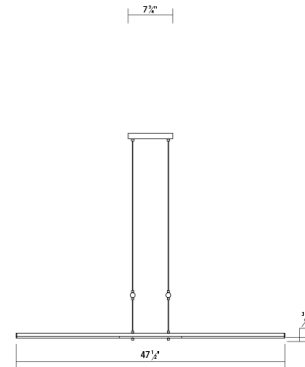

#### DIMENSIONS

Minimum Height	4.25"
Maximum Height	73.5"
Width	47.5"
Depth	47.5"
Hanging Details	10' Adjustable Cable"

#### SHADE 1

Quantity	4
Color	White
Material	Optical Acrylic
Height	0.25"
Diameter	18