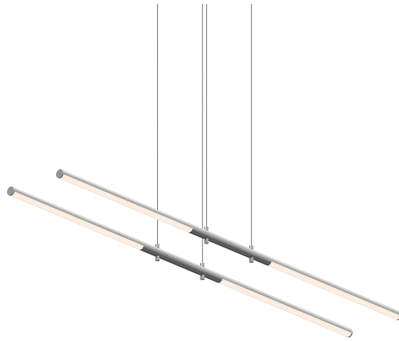

SONNEMAN
A WAY OF LIGHT

tik-tak™ Tandem LED Pendant

2801.01

DIMENSIONS

| | |
|-----------------|-----------------------|
| Height | 0.75" |
| Minimum Height | 3" |
| Maximum Height | 73.5" |
| Width | 47.5" |
| Depth | 7.25" |
| Hanging Details | 10' Adjustable Cable" |

ELECTRICAL SPECS

| | |
|-----------------------|--------------|
| Bulb Type | Integral LED |
| Bulb Quantity | 2 |
| Bulb Included? | Yes |
| Wattage | 20 |
| Initial Lumens | 2280 |
| Input Voltage | 120 VAC |
| CCT | 3000K |
| CRI | 90 |
| Power Supply Type | Driver |
| Power Supply Quantity | 1 |
| Power Supply Location | Canopy |
| Dimming Type | TRIAC/ELV |

SHIPPING

SHADE 1

| | |
|----------|-----------------|
| Quantity | 2 |
| Color | White |
| Material | Optical Acrylic |
| Height | 0.25" |
| Diameter | 18 |

AVAILABLE FINISHES

| |
|-----------------------|
| Polished Chrome (.01) |
| Satin White (.03) |
| Satin Nickel (.13) |
| Satin Black (.25) |