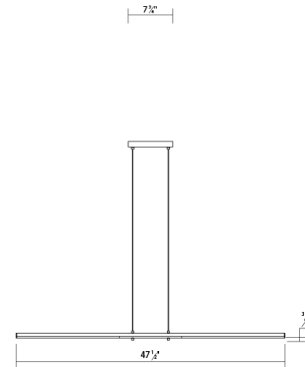

SONNEMAN
A WAY OF LIGHT

tik-tak™ Tandem LED Pendant

2801.01

DIMENSIONS

| | |
|-----------------|-----------------------|
| Height | 0.75" |
| Minimum Height | 3" |
| Maximum Height | 73.5" |
| Width | 47.5" |
| Depth | 7.25" |
| Hanging Details | 10' Adjustable Cable" |

ELECTRICAL SPECS

| | |
|-----------------------|--------------|
| Bulb Type | Integral LED |
| Bulb Quantity | 2 |
| Bulb Included? | Yes |
| Wattage | 20 |
| Initial Lumens | 2280 |
| Input Voltage | 120 VAC |
| CCT | 3000K |
| CRI | 90 |
| Power Supply Type | Driver |
| Power Supply Quantity | 1 |
| Power Supply Location | Canopy |
| Dimming Type | TRIAC/ELV |

SHIPPING

SHADE 1

| | |
|----------|-----------------|
| Quantity | 2 |
| Color | White |
| Material | Optical Acrylic |
| Height | 0.25" |
| Diameter | 18 |

AVAILABLE FINISHES

| |
|-----------------------|
| Polished Chrome (.01) |
| Satin White (.03) |
| Satin Nickel (.13) |
| Satin Black (.25) |