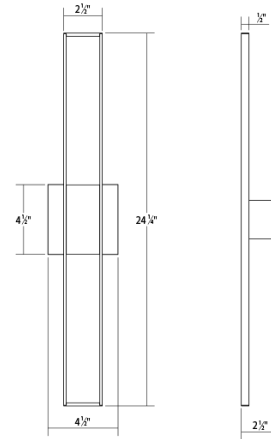

SONNEMAN
A WAY OF LIGHT

planes™ 24" LED Double Sconce

2682.03

DIMENSIONS

Height	24.25"
Width	2.5"
Extension	2.5"
Minimum Extension	2.5"
Maximum Extension	2.5"

ELECTRICAL SPECS

Bulb Type	Integral LED
Bulb Quantity	2
Bulb Included?	Yes
Wattage	9
Initial Lumens	970
Input Voltage	120VAC
CCT	3000K
CRI	90
Power Supply Type	Driver
Power Supply Quantity	1
Power Supply Location	Outlet Box
Dimming Type	TRIAC/ELV

SHIPPING

SHADE 1

Quantity	2
Color	White
Material	Aluminum w/LED Flat Panel
Height	9.75"
Diameter	2.5

AVAILABLE FINISHES

Satin White (.03)
Bright Satin Aluminum (.16)
Satin Black (.25)

GENERAL LISTINGS

cETL
cUL
ADA
Damp Location

PROJECT

QUANTITY

NOTES