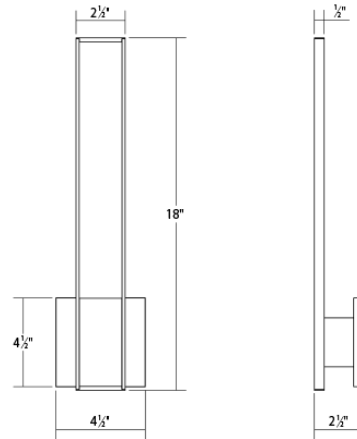

#### DIMENSIONS

Height	18"
Width	2.5"
Extension	2.5"
Minimum Extension	2.5"
Maximum Extension	2.5"

#### SHADE 1

Quantity	1
Color	White
Material	Aluminum w/LED Flat Panel
Height	13"
Diameter	2.5