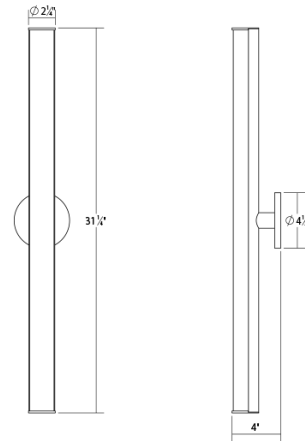

**SONNEMAN**  
A WAY OF LIGHT

**bauhaus columns™** 32" LED Bath Bar

**2503.01**

#### DIMENSIONS

Height	32"
Width	2.25"
Extension	4"
Minimum Extension	4"
Maximum Extension	4"
Canopy/Backplate/Base	4.5"

#### SHADE 1

Quantity	1
Color	White
Material	White Etched Glass
Height	32"