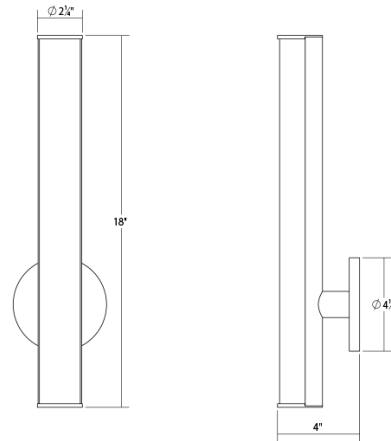

SONNEMAN
A WAY OF LIGHT

bauhaus columns™ 18" LED Bath Bar

2501.01

DIMENSIONS

Height	18"
Width	2.25"
Extension	4"
Minimum Extension	4"
Maximum Extension	4"
Canopy/Backplate/Base	4.5"

ELECTRICAL SPECS

Bulb Type	Integral LED
Bulb Quantity	1
Bulb Included?	Yes
Wattage	11
Initial Lumens	1260
Input Voltage	120VAC
CCT	3000K
CRI	90
Power Supply Type	Driver
Power Supply Quantity	1
Power Supply Location	Outlet Box
Dimming Type	TRIAC/ELV

SHIPPING

SHADE 1

Quantity	1
Color	White
Material	White Etched Glass
Height	18"

AVAILABLE FINISHES

Polished Chrome (.01)
Satin Chrome (.23)

GENERAL LISTINGS

cETL
cUL
ADA
Damp Location

PROJECT

QUANTITY

NOTES