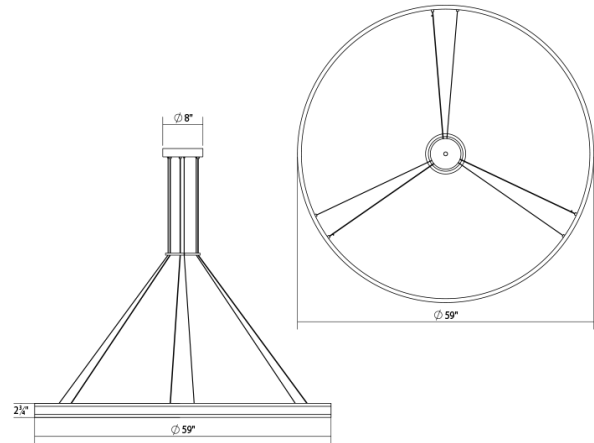

SONNEMAN
A WAY OF LIGHT

double corona™ 60" LED Ring Pendant

2309.16

DIMENSIONS

Height	2.75"
Diameter	59"
Canopy/Backplate/Base	8"
Hanging Details	6' Adjustable Cable"

ELECTRICAL SPECS

Bulb Type	Integral LED
Bulb Quantity	2
Bulb Included?	Yes
Wattage	129
Initial Lumens	7800
Input Voltage	120-277VAC
CCT	3000K
CRI	90
Power Supply Type	Driver
Power Supply Quantity	2
Power Supply Location	Canopy
Dimming Type	TRIAC/ELV/0-10V*

SHIPPING

SHADE 1

Quantity	2
Color	Frosted
Material	Frosted Acrylic
Height	0.5"

AVAILABLE FINISHES

Bright Satin Aluminum (.16)
Satin Black (.25)

GENERAL LISTINGS

cETL
cUL
Damp Location

PROJECT