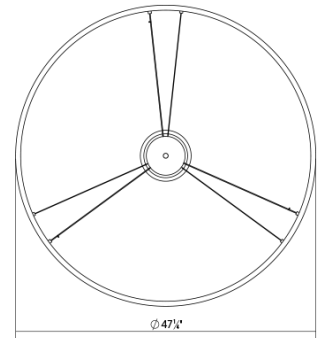

double corona™ 48" LED Ring Pendant

2307.16

**DIMENSIONS**

Height	2.75"
Diameter	47.25"
Canopy/Backplate/Base	8"
Hanging Details	6' Adjustable Cable"

**ELECTRICAL SPECS**

Bulb Type	Integral LED
Bulb Quantity	2
Bulb Included?	Yes
Wattage	102
Initial Lumens	6210
Input Voltage	120-277VAC
CCT	3000K
CRI	90
Power Supply Type	Driver
Power Supply Quantity	2
Power Supply Location	Canopy
Dimming Type	TRIAC/ELV/0-10V*

**SHIPPING**

**SHADE 1**

Quantity	2
Color	Frosted
Material	Frosted Acrylic
Height	0.5"

**AVAILABLE FINISHES**

- Bright Satin Aluminum (.16)
- Satin Black (.25)

**GENERAL LISTINGS**

- cETL
- cUL
- Damp Location