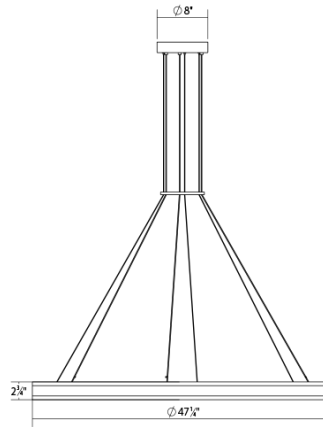

double corona™ 48" LED Ring Pendant

2307.16

**DIMENSIONS**

Height	2.75"
Diameter	47.25"
Canopy/Backplate/Base	8"
Hanging Details	6' Adjustable Cable"

**ELECTRICAL SPECS**

Bulb Type	Integral LED
Bulb Quantity	2
Bulb Included?	Yes
Wattage	102
Initial Lumens	6210
Input Voltage	120-277VAC
CCT	3000K
CRI	90
Power Supply Type	Driver
Power Supply Quantity	2
Power Supply Location	Canopy
Dimming Type	TRIAC/ELV/0-10V*

**SHIPPING**

**SHADE 1**

Quantity	2
Color	Frosted
Material	Frosted Acrylic
Height	0.5"

**AVAILABLE FINISHES**

- Bright Satin Aluminum (.16)
- Satin Black (.25)

**GENERAL LISTINGS**

- cETL
- cUL
- Damp Location