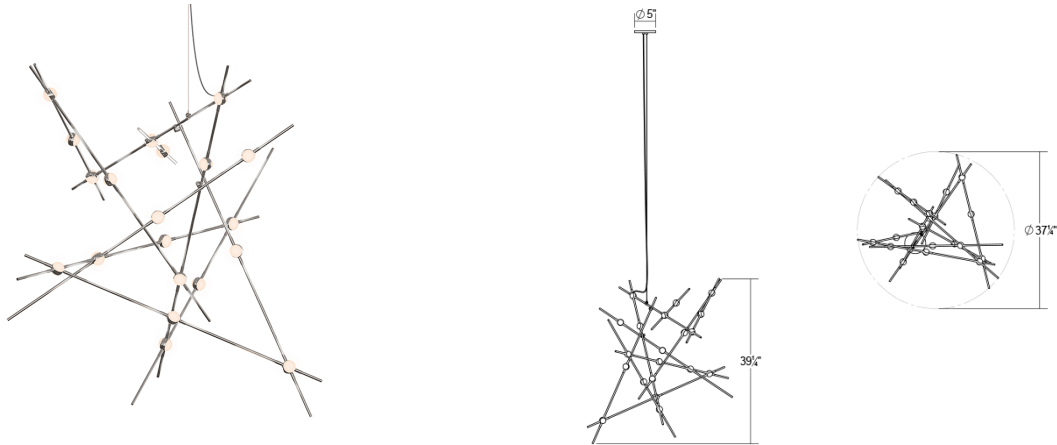

SONNEMAN
A WAY OF LIGHT

constellation™ Aquila Major

2152.13W

DIMENSIONS

Height	39.25"
Minimum Height	39.25"
Diameter	37.25"
Canopy/Backplate/Base	4.5"
Hanging Details	10' Adjustable Cord/Cable"

ELECTRICAL SPECS

Bulb Type	Integral LED
Bulb Quantity	20
Bulb Included?	Yes
Wattage	41
Initial Lumens	5040
Input Voltage	100-277VAC
CCT	3000K
CRI	90
Power Supply Type	Driver
Power Supply Quantity	1
Power Supply Location	Remote
Dimming Type	0-10V

SHIPPING

Carton 1 L x W x H	23" x 15" x 6"
Carton 1 GW	15 lbs.

SHADE 1

Quantity	40
Color	White
Material	White Optical Acrylic
Height	0.5"

AVAILABLE FINISHES

Satin Nickel (.13)

GENERAL LISTINGS

cETL
cUL
Dry Location