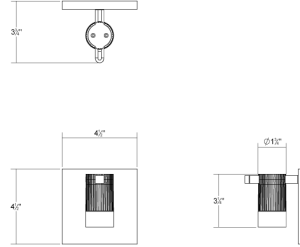

suspenders® Standard Single Sconce with Bar-Mounted Single Cylinder w/Snoot Flood Lens **SLS0215**

DIMENSIONS

Height	3.25"
Width	1.75"
Extension	3.75"
Minimum Extension	3.75"
Maximum Extension	3.75"

ELECTRICAL SPECS

Bulb Type	Cylinder w/Snoot 50° Lens
Bulb Quantity	1
Bulb Included?	Yes
Wattage	5
Initial Lumens	280
Delivered Lumens	0
Input Voltage	120VAC
CCT	3000K
CRI	90
Power Supply Type	Transformer
Power Supply Quantity	1
Power Supply Location	Outlet Box
Dimming Type	ELV

SHIPPING

SHADE 1

Quantity	1
Color	Satin Black
Material	Aluminum
Height	3.25"

AVAILABLE FINISHES

Satin Black (.25)

GENERAL LISTINGS

cETL
cUL
Dry Location

PROJECT