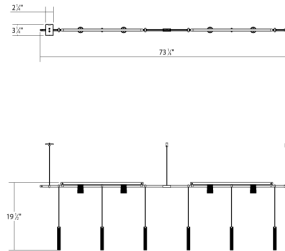

suspenders® 36" 2-Bar In-Line Linear w/ Crystal Rods & 24" Light Bars & Bar-Mounted Single Cyls w/Flood Lenses

SLS0164

DIMENSIONS

Height	25"
Minimum Height	26"
Maximum Height	44"
Width	73"
Depth	1.75"
Hanging Details	18" Adj. Rod"

ELECTRICAL SPECS

Bulb Type	Crystal Rod
Bulb Quantity	6
Bulb Included?	Yes
Wattage	2
Initial Lumens	3180
Delivered Lumens	0
Input Voltage	120VAC
CCT	3000K
CRI	90
Power Supply Type	Transformer
Power Supply Quantity	1
Power Supply Location	Mini Box
Dimming Type	ELV

SHIPPING

SHADE 1

Quantity	6
Color	Clear
Material	Ribbed Seeded Crystal
Height	6.75"
Diameter	1

SHADE 2

Quantity	4
Color	Black
Material	Diecast Aluminum
Height	1.75"

SHADE 3

Quantity	2
Color	Frosted
Material	Optical Acrylic
Height	0.5"
Diameter	24