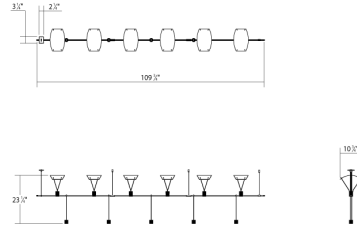

suspenders® 36" 3-Bar In-Line Linear w/ Suspended/Bar-Mounted Single Cyls w/Flood Lenses & Parachute Reflectors

SLS0161

DIMENSIONS

Height	23"
Minimum Height	24"
Maximum Height	87"
Width	110"
Depth	25"
Hanging Details	6' Adj. Cords/Cables"

ELECTRICAL SPECS

Bulb Type	Cylinder w/Parachute
Bulb Quantity	6
Bulb Included?	Yes
Wattage	5
Initial Lumens	3080
Delivered Lumens	0
Input Voltage	120VAC
CCT	3000K
CRI	90
Power Supply Type	Transformer
Power Supply Quantity	1
Power Supply Location	Mini Box
Dimming Type	ELV

SHIPPING

SHADE 1

Quantity	6
Color	White
Material	White Reflector
Height	9.5"
Diameter	10.75"

SHADE 2

Quantity	5
Color	Satin Black
Material	Diecast Aluminum
Height	2"

AVAILABLE FINISHES

Satin Black (.25)

GENERAL LISTINGS